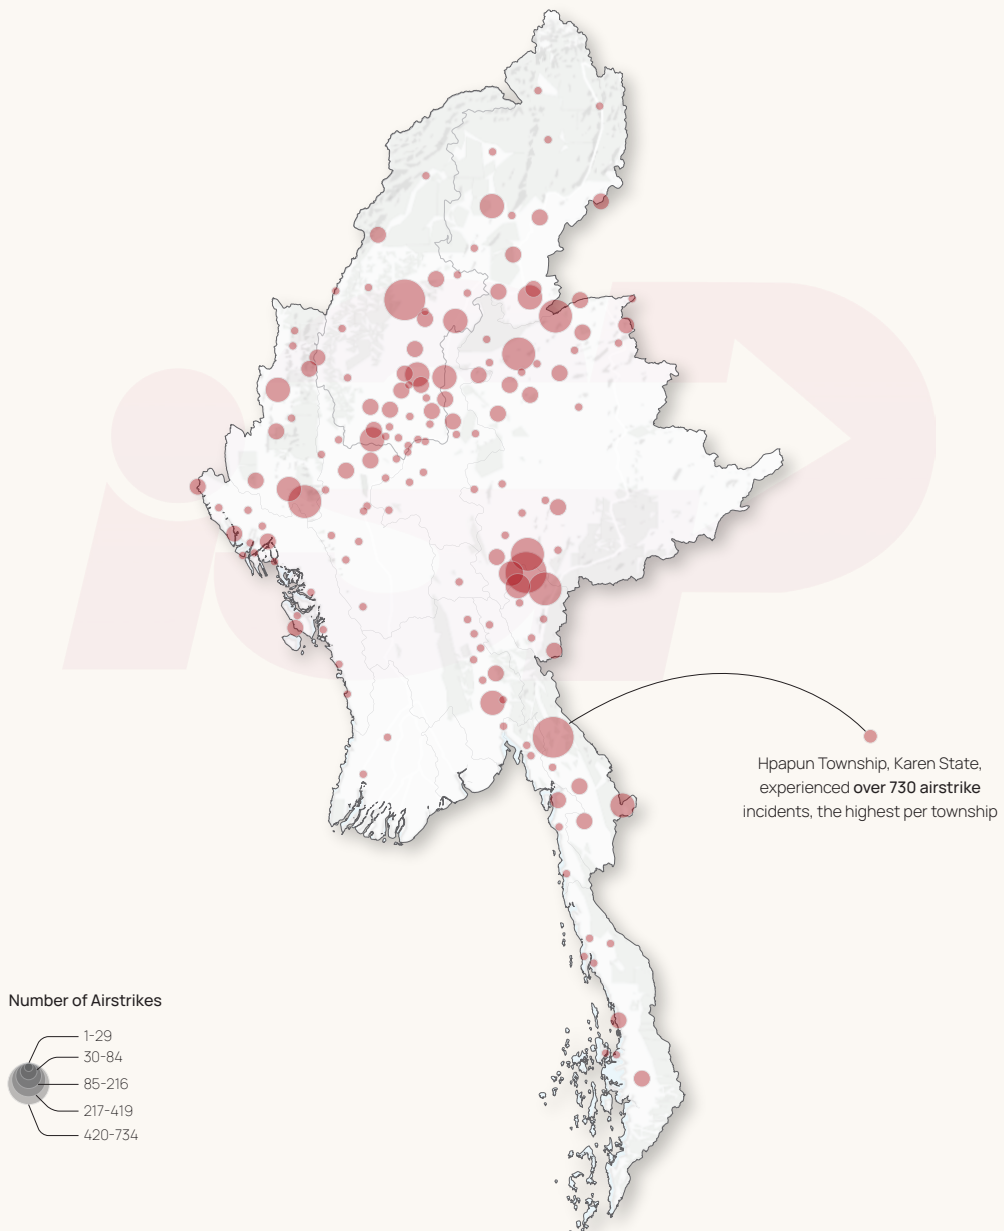

■ Over 8,000 Airstrikes Incidents Nationwide

ISP Mapping Number 85

ISP Myanmar

Following the coup, the State Administration Council (SAC) conducted **over 8,000** airstrikes in **at least 162 townships**. Shan State suffered the most airstrikes, with no less than **1,700 incidents**. The Sagaing Region was the second most affected, experiencing no fewer than **1,300 airstrikes**.

The data are based on ISP-Myanmar's research findings and only reflect townships where one or more battles occurred from February 1, 2021, to January 15, 2025. Please note that the data presented may vary from other sources due to differences in methodology and data availability.